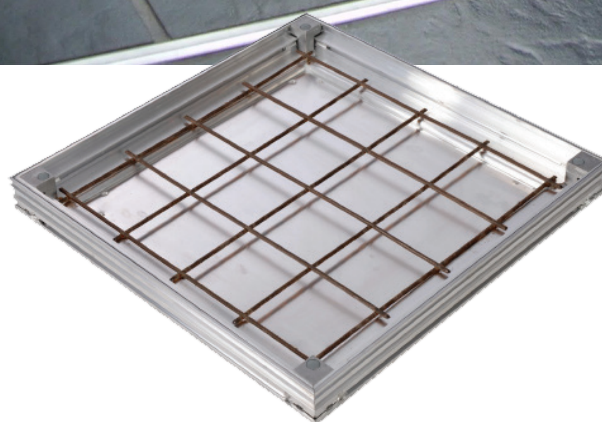

## Multi-Fit Floor Access Door

FACTA Class

Gross Laden Vehicle Weight (GLVW)

AA

Up to 5 tonnes

High quality aluminium single recessed floor access covers with a frame depth of only 50mm. Ideal for pedestrian, trolley and light duty car/van traffic applications where installation depths are restricted. Wide range of size options available for clear openings of between 300mm and 750mm. Manual lift single recessed cover option available. All covers fitted with EPDM liquid, odour and dust seals as standard with four point stainless steel locking.

### Benefits:

- High performance triple sealed for liquid, odour and dust-tight applications
- Blends perfectly with both hard and flexible floor in-fills of thickness's up to 15mm
- Secure four point stainless steel locking
- Wide range of cover sizes available for clear openings from 300mm to 750mm

### Features:

- Two lifting/locking keys and installation manual provided with each access cover
- Reinforcement provided for long term durability and performance
- Elegant 4mm aluminium edges blend discreetly with floor finishes
- Easy removal with four corner locking/lifting positions and stainless steel locking bolts and dust caps as standard
- High performance triple EPDM seals for liquid, odour and dust-tight applications
- Frame only 50mm deep. Light weight tray design suitable for floor finishes of up to 15mm thickness