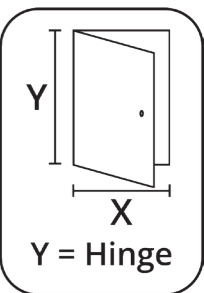

Specification:

Contract Range Metal Door Access Panel For Walls or Ceilings / Powder Coated White RAL 9010
 Picture Frame or Invisible Beaded Frame for plastering / Budget lock with SLIK system or High Security Budget Lock
 Recommended Structural opening X & Y + 5-10mm / Available fire rated up to 1 hour in sizes up to 300 x 300mm

Scan for Lock & Keyhole details

This drawing is provided free of charge, the details/dimensions shown are subject to information provided to APC Ltd at the time the drawing was originally requested. As a result of this, no liability for errors in the details/dimensions shown and agreed can be accepted by APC Ltd except where APC Ltd is proven to be negligent. The drawing should therefore be approved by the customer or any third party downloading the drawing from the APC Ltd website and confirmed with APC Ltd that the information is still current to ensure it meets with their specific project requirements before use.