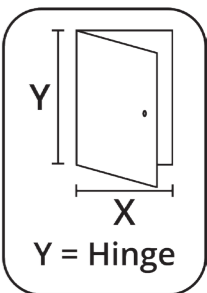

Specification:

Contract Range Metal Door Access Panel For Walls or Ceilings / Powder Coated White RAL 9010
 Picture Frame or Invisible Beaded Frame for plastering / Budget lock with SLIK system or High Security Budget Lock
 Recommended Structural opening X & Y + 5-10mm / Available fire rated up to 1 hour in sizes up to 300 x 300mm