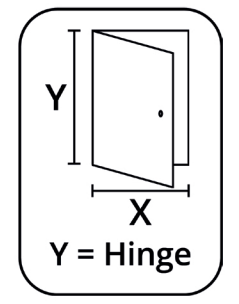

**Specification:**  
 Alto Ceiling Hatch / Powder Coated White RAL 9010  
 Invisible Perforated Beaded Frame for Plastering / Budget lock with SLIK system or High Security Budget Lock  
 Recommended Structural opening X & Y + 5-10mm / Available fire rated up to 2 hours