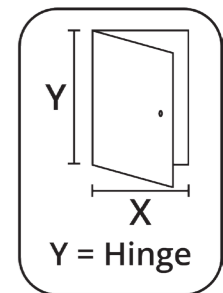

Specification:

Gas Flue Inspection Panel / Powder Coated White RAL 9010
 Picture Frame or Invisible Perforated Beaded Frame for Plastering / Budget lock with SLIK system,
 Euro Lock, 3-Point Lock or High Security Budget Lock Options / Recommended Structural opening X & Y + 5-10mm
 Available Fire Rated Up To 2 Hours / Acoustic Option Available