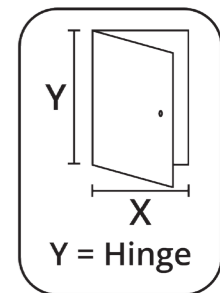

Specification:

Premium Range Double Door Access Panel for Walls / Powder Coated White Ral 9010
 Picture Frame or Invisible Perforated Beaded Frame for Plastering / 3-Point Locking System With SLIK Square Drive Lock
 Recommended Structural Opening X & Y + 5-10MM / Available Fire Rated up to 2 Hours / Acoustic Option Available

*2513mm with an associated width of 774mm (Per leaf)

**1024mm (Per leaf) with an associated height of 1900mm

Scan for Lock & Keyhole details

This drawing is provided free of charge, the details/dimensions shown are subject to information provided to APC Ltd at the time the drawing was originally requested. As a result of this, no liability for errors in the details/dimensions shown and agreed can be accepted by APC Ltd except where APC Ltd is proven to be negligent. The drawing should therefore be approved by the customer or any third party downloading the drawing from the APC Ltd website and confirmed with APC Ltd that the information is still current to ensure it meets with their specific project requirements before use.