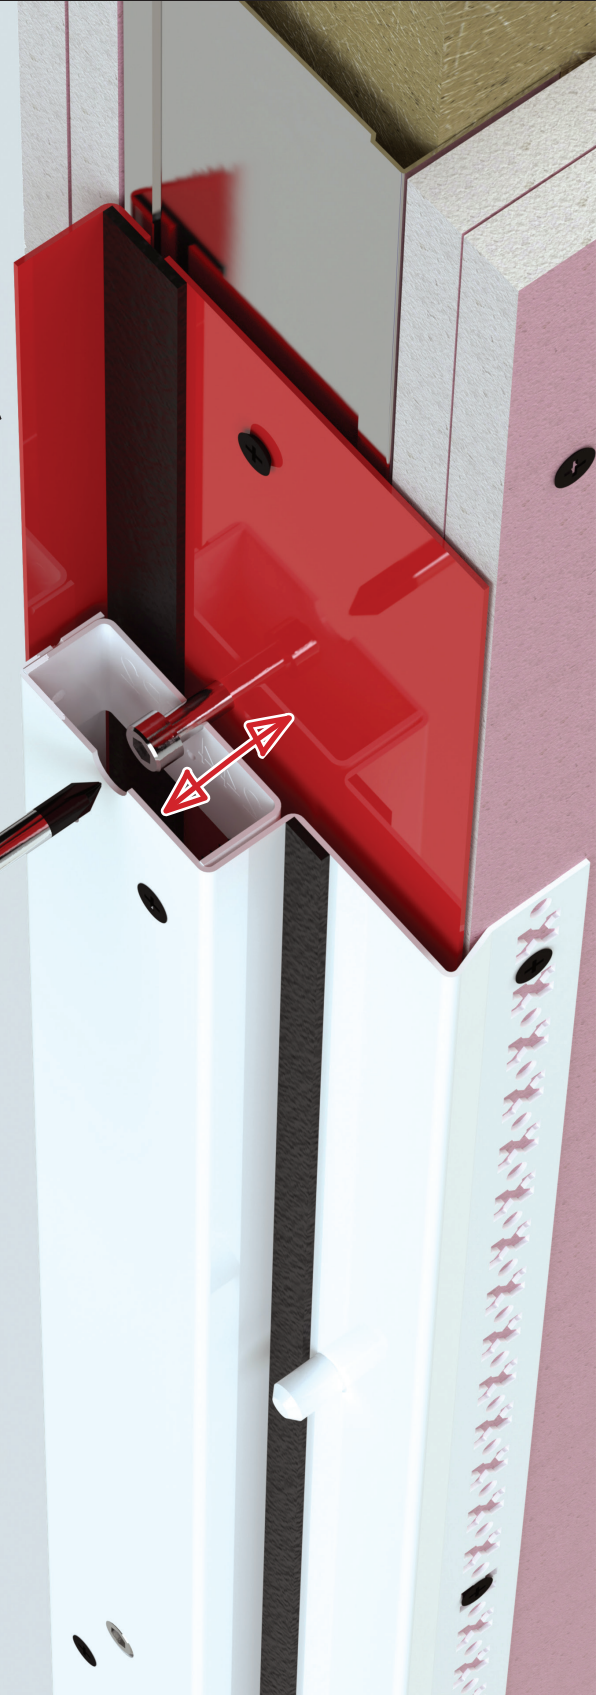

Simplis®

THE ACCESS PANEL
COMPANY LTD

Christo Riser Door & FrameSmart® Fitting Kit

The **Simplist** riser door
install ever

- ✓ **Expanding frame** effect
- ✓ **No packers** required
- ✓ **No caulking** required
- ✓ **Multiple** jacking points level and plumb the door
- ✓ Fire tested to **EW120S**
- ✓ **Eliminates** poor aperture operational issues
- ✓ **10mm** range of adjustment
- ✓ Quick to achieve **exceptional results**
- ✓ Corner guides to aid **accurate** aperture preparation
- ✓ **Double** fire stopping protection
- ✓ Physical **fire stopping** barrier &
- ✓ Intumescent **protection**

Contact us for a factory tour or to
arrange an on site demonstration

sales@simplis.co.uk

01724 853 090

simplis.co.uk

Why choose the Christo Riser Door & FrameSmart® Fitting Kit?

Fire

- ✓ **Double safe**, physical fire barrier backed up with **layers of intumescent**. Not just one fire barrier but two. When it comes to fire there is no cutting corners.
- ✓ EN tested to **E120 & EW120S**, the **100mm Rockwool** filled door envelope **stops radiant heat** causing combustion on the non fire side. See the unbelievable demonstration on our website between the Christo Riser and A.N.Other riser door solution.

Aesthetic

- ✓ The Christo Riser Door with FrameSmart® **looks and feels like a real door**. The stainless steel multipoint lock with concealed head and threshold locking is rebated into the frame edge just like a proper door. **The Christo isn't an oversized access panel** – we should know as we make those too! Your client will appreciate the quality, workmanship and design of the Christo Riser Door.