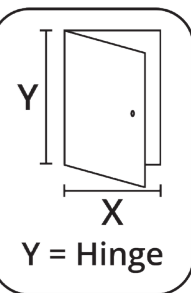

Specification:

Premium Range Metal Door Access Panel for Walls or Ceilings / Powder Coated White Ral 9010
 Picture Frame or Invisible Perforated Beaded Frame for Plastering / 3-Point Locking System With SLIK Square Drive Lock, Euro Lock or RPT Lock
 Recommended Structural Opening X & Y + 5-10MM / Available Fire Rated up to 2 Hours / Acoustic Option Available

Scan for Lock &
Keyhole details

This drawing is provided free of charge, the details/dimensions shown are subject to information provided to APC Ltd at the time the drawing was originally requested. As a result of this, no liability for errors in the details/dimensions shown and agreed can be accepted by APC Ltd except where APC Ltd is proven to be negligent. The drawing should therefore be approved by the customer or any third party downloading the drawing from the APC Ltd website and confirmed with APC Ltd that the information is still current to ensure it meets with their specific project requirements before use.